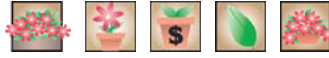

**O**ur Callie™ Calibrachoa features a well-branched plant habit and is versatile enough for 100mm pots, hanging baskets and everything in between! Callie™ grows 15 to 25cm tall, trails to 50cm and fills out a basket like you can't believe! It also works well in beds and containers. Growers will like the fact that Callie™ Calibrachoa colours are uniformly matched in timing and habit.

Flower Type: single  
 Flower Time: mid season  
 Leaf Zone: green  
 Heat Tolerance: moderate 20-25°C  
 Vigour: medium, @ = medium-vigorous  
 Habit: trailing  
 Light Exposure: partial shade to full sun

Garden Height: 15-25cm  
 Garden Width/Trails to: 25-30cm

**Scheduling**

Rooted to 10cm finish: 8-10 wks  
 Rooted to 15cm finish: 9-11 wks  
 Rooted to 25cm basket finish: 9-11 wks  
 Rooted to 30cm basket finish: 9-11 wks