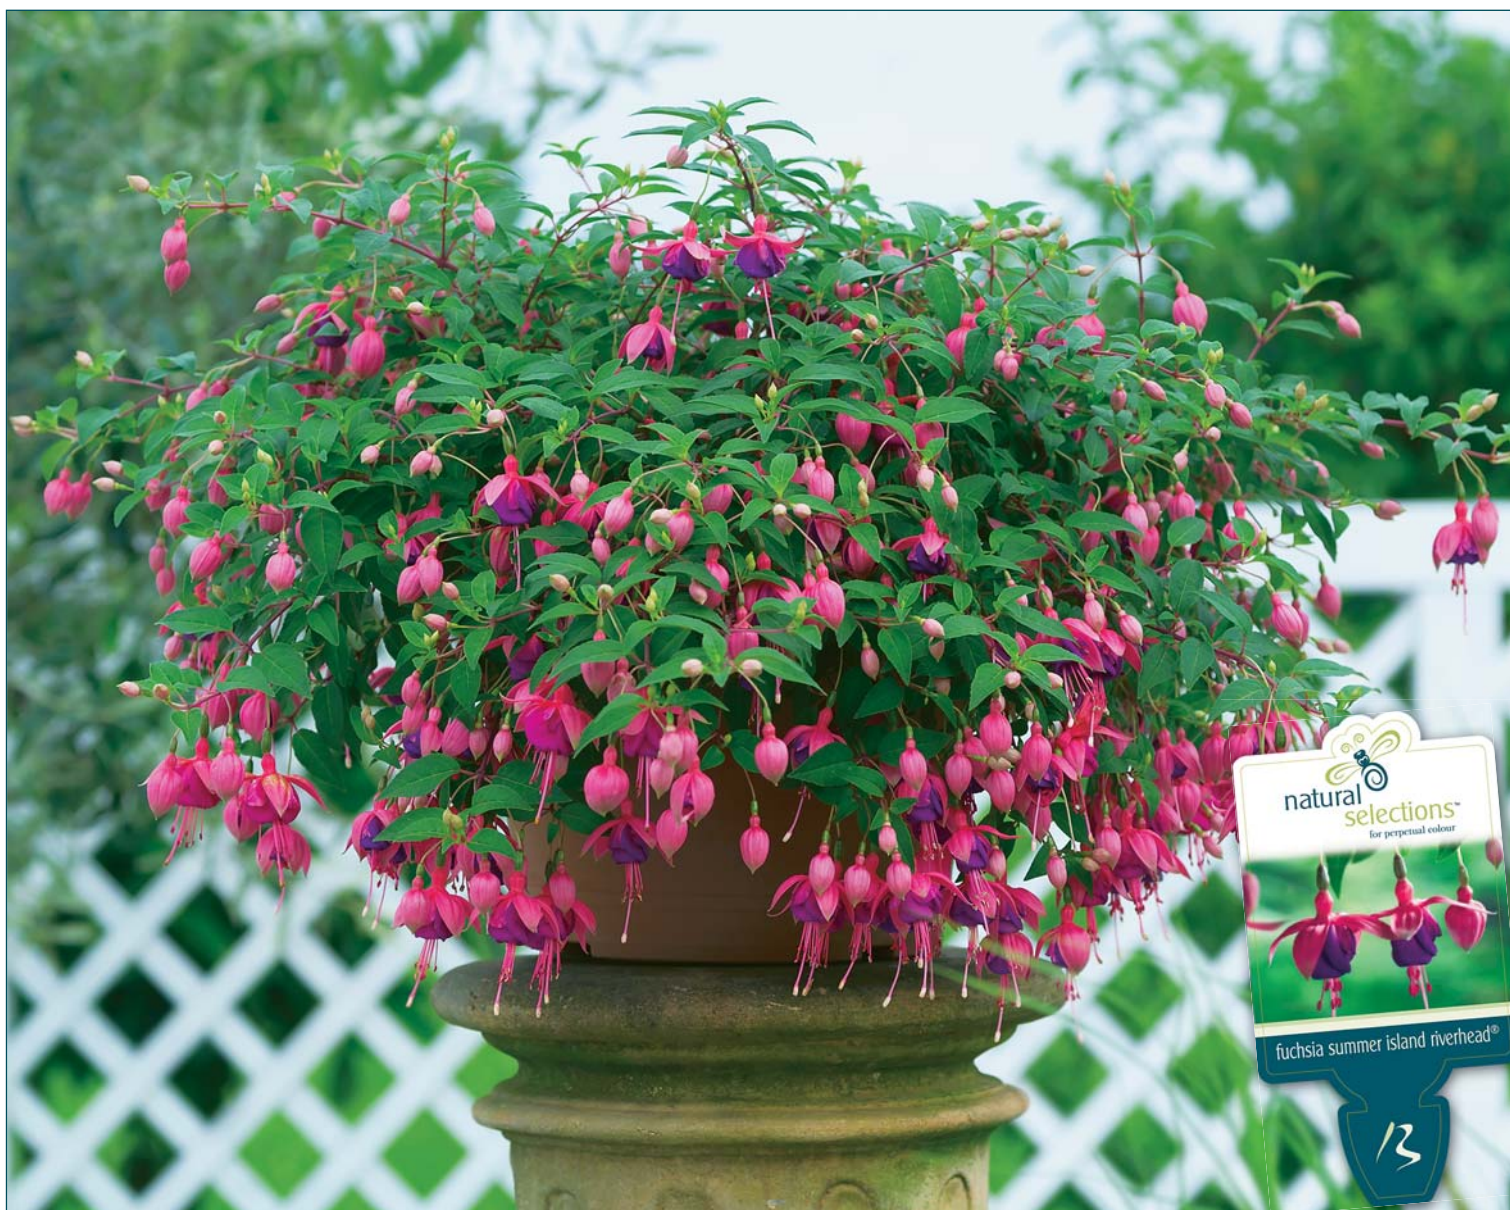

# F fuchsia Summer Island™ FUCHSIA

Our Fuchsia Summer Island™ is heat tolerant.

Garden Width/Trails to: 40-45cm  
Light Exposure: semi shade

riverhead

- Ideal for hanging baskets with minimal pinching required.

Variety	Description	Single/ Double	Habit	Suitable For	Flowering Period
Riverhead	red/blue	single	compact, trailing	bedding, hanging baskets, containers	Sept onwards