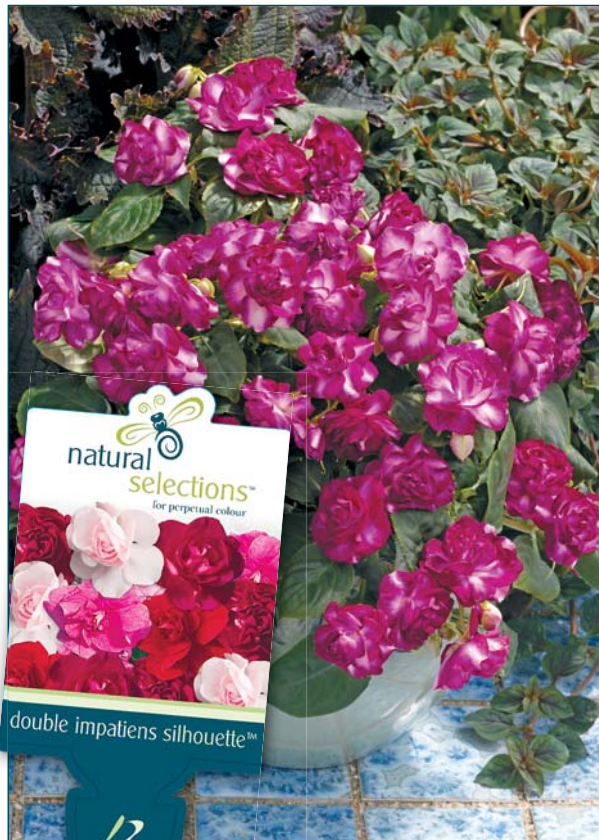

**S**ilhouette™ Impatiens are covered with large, fluffy flowers set against rich, deep green foliage (dark foliage means better sun tolerance). What's more, Silhouette™ Impatiens have been bred for better greenhouse performance – they're compact, early to flower and feature tremendous basal-branching. Growers can count on Silhouette™ to be no-hassle!

rose #

rose star

salmon@#

white@#

- Silhouette exhibits good tolerance to downy mildew.