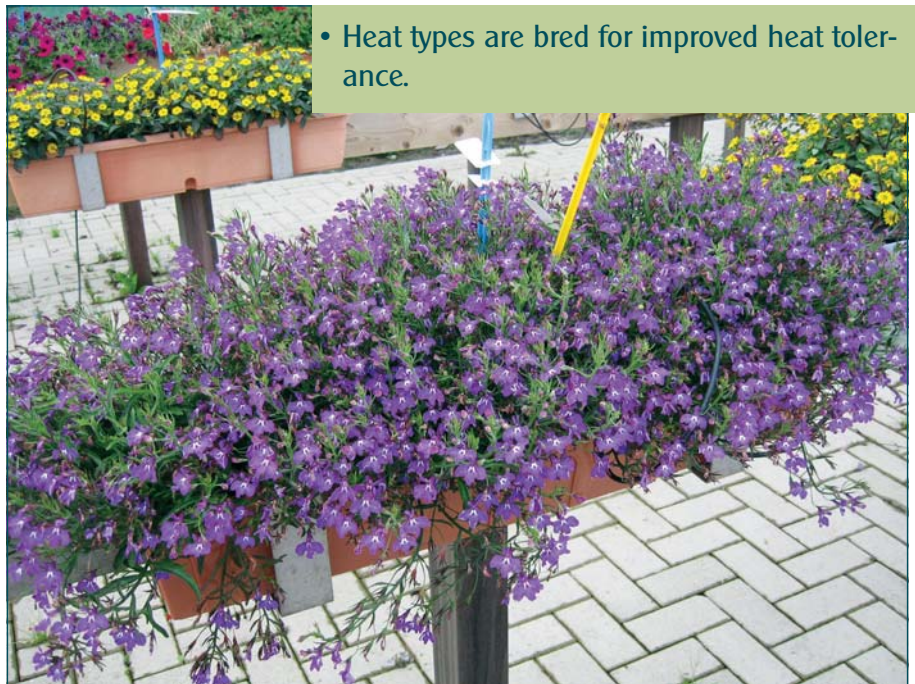

# Lobelia Techno™ Heat

LOBELIA

Techno™ Heat types have exceptional heat tolerance and flower throughout the summer. All varieties are early flowering with a very good branching habit.

light blue

Try Techno™ Heat Light Blue in combination with shades of pink and a bright white for a stunning look.

dark blue

violet

• Heat types are bred for improved heat tolerance.